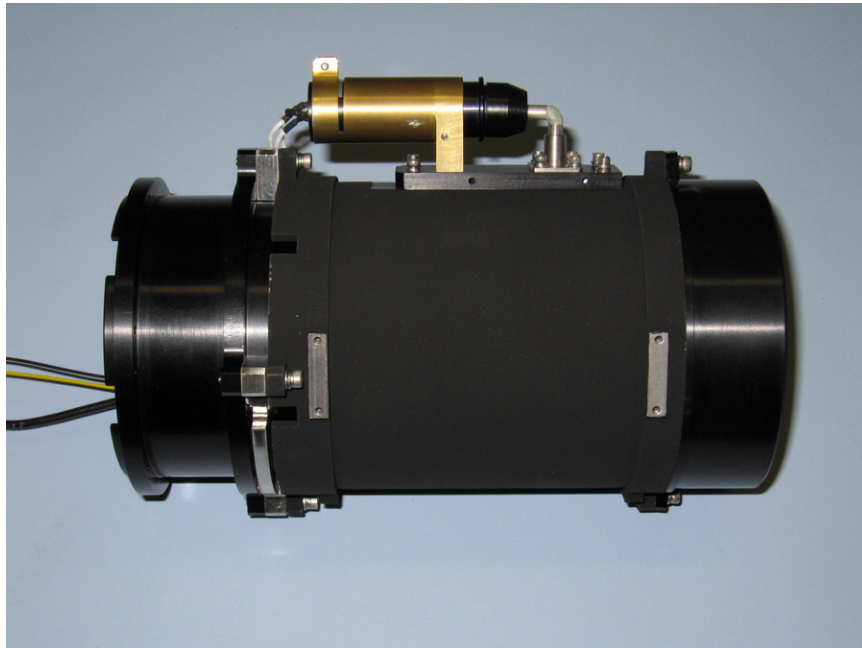

LITE CYCLES, INC.

REAL-TIME 3D (RT3D™) CAMERA AND TELESCOPE

CONFIGURABLE FOR USE AT
MULTIPLE WAVELENGTHS

LCI has developed an intensified large-format 3D camera. LCI's RT3D™ camera is capable of capturing high-resolution 3D imagery in real-time at video frame-rates. Features of the RT3D™ camera include the following:

- Integral rangefinder
- Large-aperture catadioptric telescope
- Configurable for high frame-rates
- Multi-gigabit fiber-optic data transfer
- Real-time 3D image processing
- Compact LIDAR control electronics package